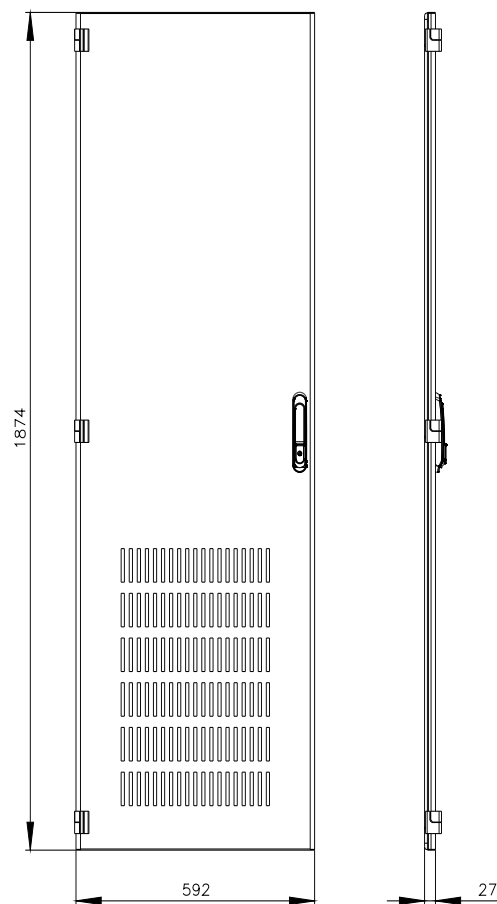

<https://support.industry.siemens.com/cs/ww/pt/ps/8MF1060-2UT15-1BA2>

Image database (product images, 2D dimension drawings, 3D models, device circuit diagrams, ...)

https://www.automation.siemens.com/bilddb/cax_en.aspx?mlfb=8MF1060-2UT15-1BA2

CAx-Online-Generator

<https://www.siemens.com/cax>

Tender specifications

<https://www.siemens.com/specifications>

Curvas características

[https://curves.simaris.siemens.com/curves/<mmp_prod_noCOMP="HAUPT"></mmp_prod_no>](https://curves.simaris.siemens.com/curves/<mmp_prod_noCOMP=)