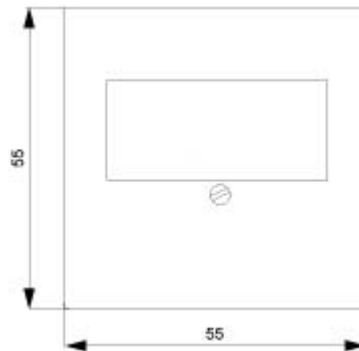

<https://support.industry.siemens.com/cs/ww/pt/ps/5TG2593-2>

**Image database (product images, 2D dimension drawings, 3D models, device circuit diagrams, ...)**

[https://www.automation.siemens.com/bilddb/cax\\_en.aspx?mlfb=5TG2593-2](https://www.automation.siemens.com/bilddb/cax_en.aspx?mlfb=5TG2593-2)

**CAX-Online-Generator**

<https://www.siemens.com/cax>

**Tender specifications**

<https://www.siemens.com/specifications>

**Curvas características**

[https://curves.simaris.siemens.com/curves/<mmp\\_prod\\_noCOMP="HAUPT"></mmp\\_prod\\_no>](https://curves.simaris.siemens.com/curves/<mmp_prod_noCOMP=)