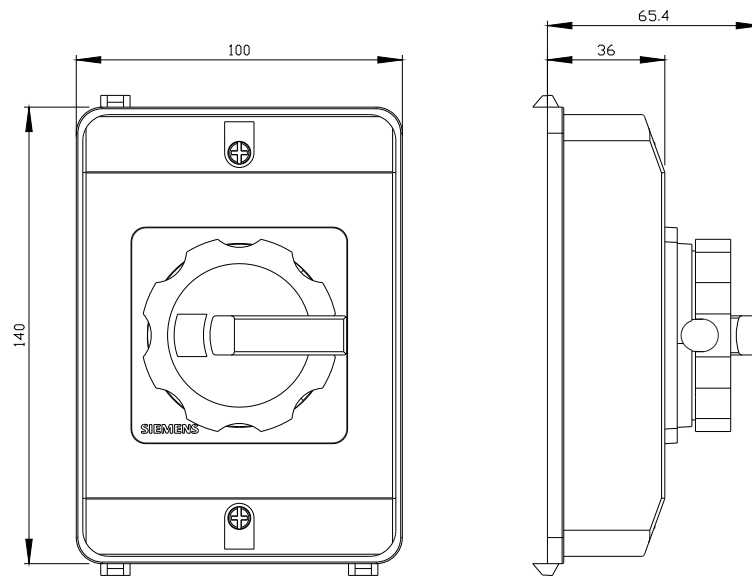

<https://www.automation.siemens.com/bilddb/cax_en.aspx?mlfb=3LD9224-3GH>

CAx-Online-Generator

<https://www.siemens.com/cax>

Tender specifications

<https://www.siemens.com/specifications>

Curvas características

<https://curves.simaris.siemens.com/curves/<mmp_prod_noCOMP='HAUPT'></mmp_prod_no>>

última alteração:

25/10/2025