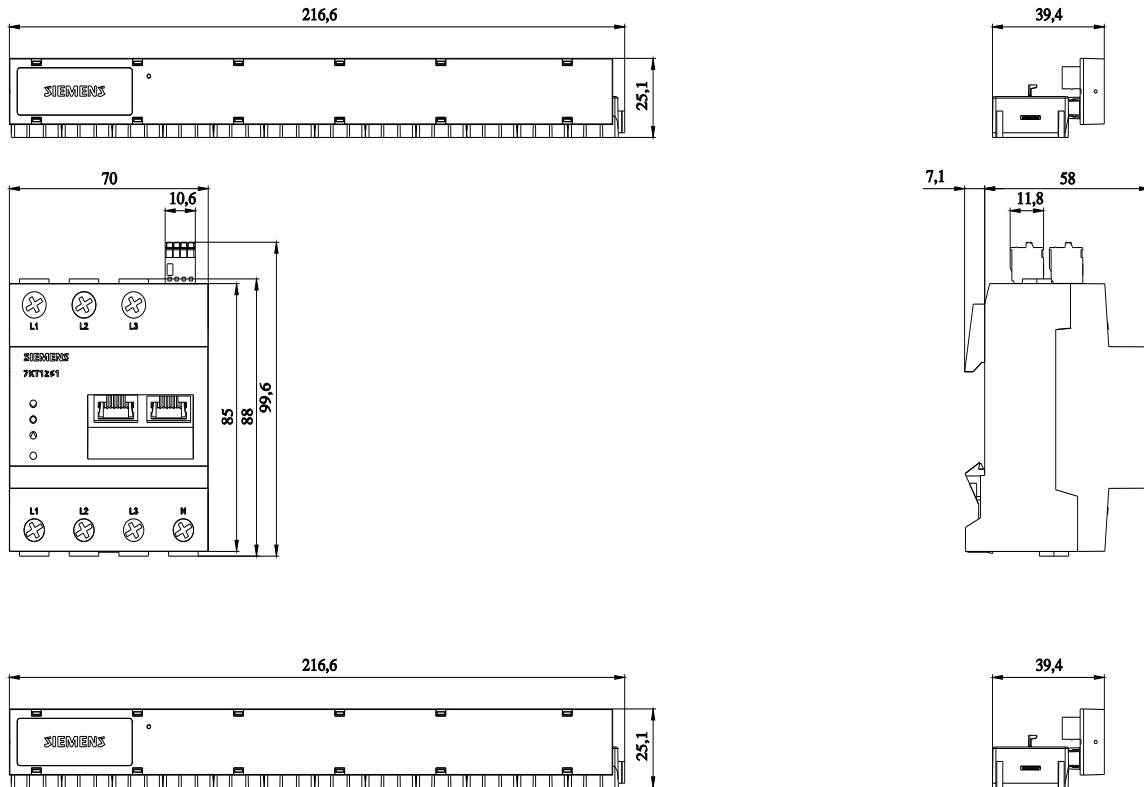

https://www.automation.siemens.com/bilddb/cax_en.aspx?mlfb=7KT1225

CAX-Online-Generator

<https://www.siemens.com/cax>

Tender specifications

<https://www.siemens.com/specifications>

Curvas características

[https://curves.simaris.siemens.com/curves/<mmp_prod_noCOMP="HAUPT"></mmp_prod_no>](https://curves.simaris.siemens.com/curves/<mmp_prod_noCOMP=)