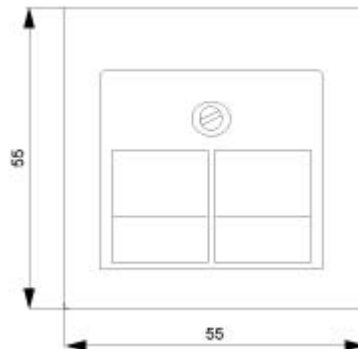

<https://support.industry.siemens.com/cs/ww/pt/ps/5TG1230>

Image database (product images, 2D dimension drawings, 3D models, device circuit diagrams, ...)

https://www.automation.siemens.com/bilddb/cax_en.aspx?mlfb=5TG1230

CAx-Online-Generator

<https://www.siemens.com/cax>

Tender specifications

<https://www.siemens.com/specifications>

Curvas características

[https://curves.simaris.siemens.com/curves/<mmp_prod_noCOMP="HAUPT"></mmp_prod_no>](https://curves.simaris.siemens.com/curves/<mmp_prod_noCOMP=)