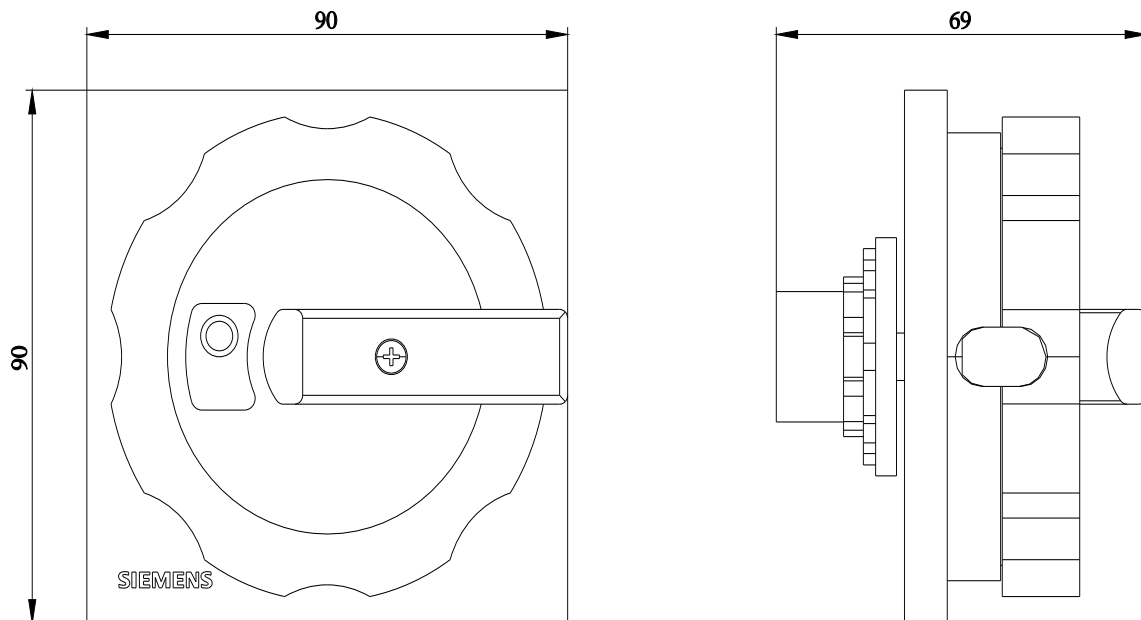

<https://www.automation.siemens.com/bilddb/cax_en.aspx?mlfb=3LD9284-1D>

CAx-Online-Generator

<https://www.siemens.com/cax>

Tender specifications

<https://www.siemens.com/specifications>

Curvas características

<https://curves.simaris.siemens.com/curves/<mmp_prod_noCOMP='HAUPT'></mmp_prod_no>>

última alteração:

25/10/2025