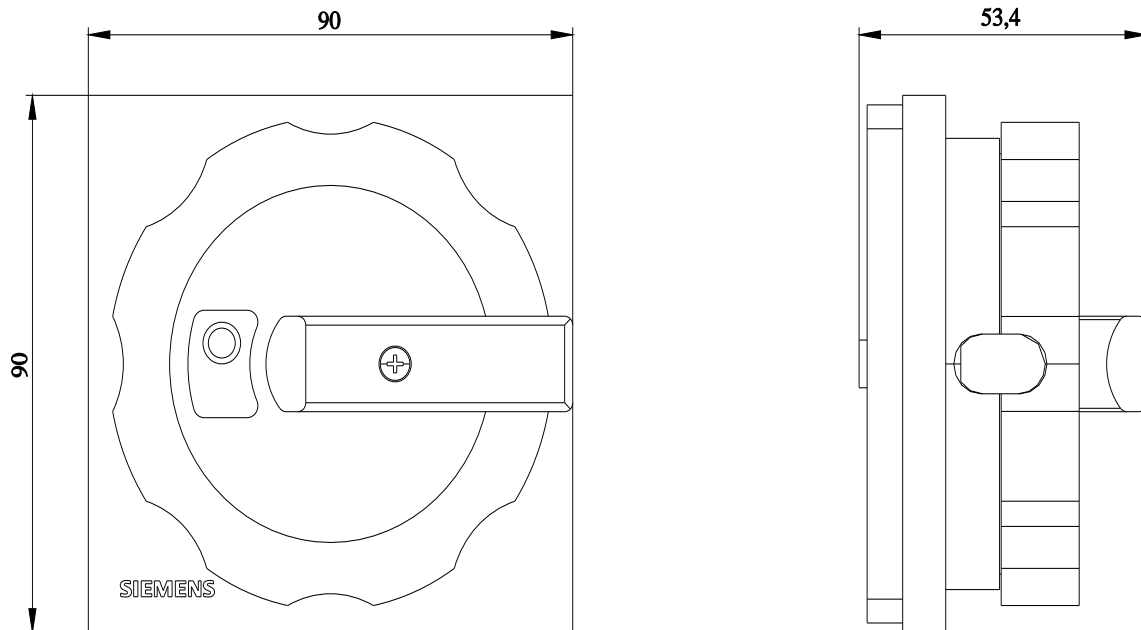

<https://www.automation.siemens.com/bilddb/cax_en.aspx?mlfb=3LD9284-3B>

CAx-Online-Generator

<https://www.siemens.com/cax>

Tender specifications

<https://www.siemens.com/specifications>

Curvas características

<https://curves.simaris.siemens.com/curves/<mmp_prod_noCOMP='HAUPT'></mmp_prod_no>>

última alteração:

25/10/2025