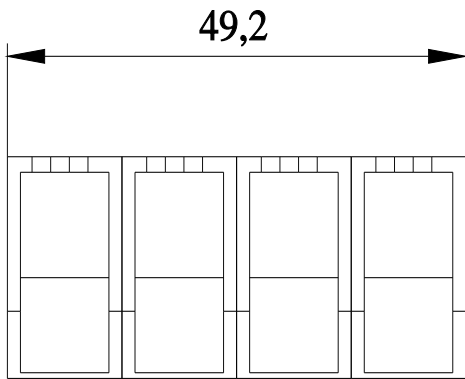

última alteração:

12/04/2025