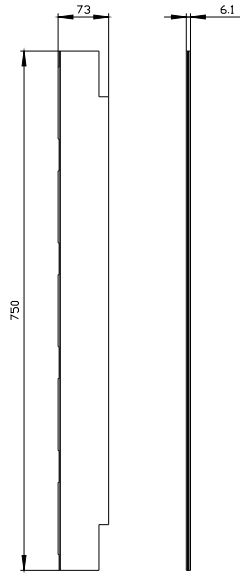

<https://support.industry.siemens.com/cs/ww/pt/ps/8GK9001-5KK01>

Image database (product images, 2D dimension drawings, 3D models, device circuit diagrams, ...)

[https://www.automation.siemens.com/bilddb/cax\\_en.aspx?mlfb=8GK9001-5KK01](https://www.automation.siemens.com/bilddb/cax_en.aspx?mlfb=8GK9001-5KK01)

CAX-Online-Generator

<https://www.siemens.com/cax>

Tender specifications

<https://www.siemens.com/specifications>

Curvas características

[https://curves.simaris.siemens.com/curves/<mmp\\_prod\\_noCOMP="HAUPT"></mmp\\_prod\\_no>](https://curves.simaris.siemens.com/curves/<mmp_prod_noCOMP=)