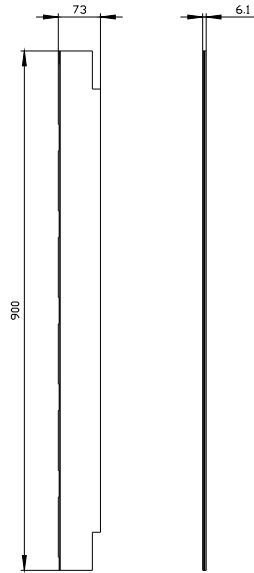

<https://support.industry.siemens.com/cs/ww/pt/ps/8GK9001-6KK01>

Image database (product images, 2D dimension drawings, 3D models, device circuit diagrams, ...)

[https://www.automation.siemens.com/bilddb/cax\\_en.aspx?mlfb=8GK9001-6KK01](https://www.automation.siemens.com/bilddb/cax_en.aspx?mlfb=8GK9001-6KK01)

CAX-Online-Generator

<https://www.siemens.com/cax>

Tender specifications

<https://www.siemens.com/specifications>

Curvas características

[https://curves.simaris.siemens.com/curves/<mmp\\_prod\\_noCOMP="HAUPT"></mmp\\_prod\\_no>](https://curves.simaris.siemens.com/curves/<mmp_prod_noCOMP=)