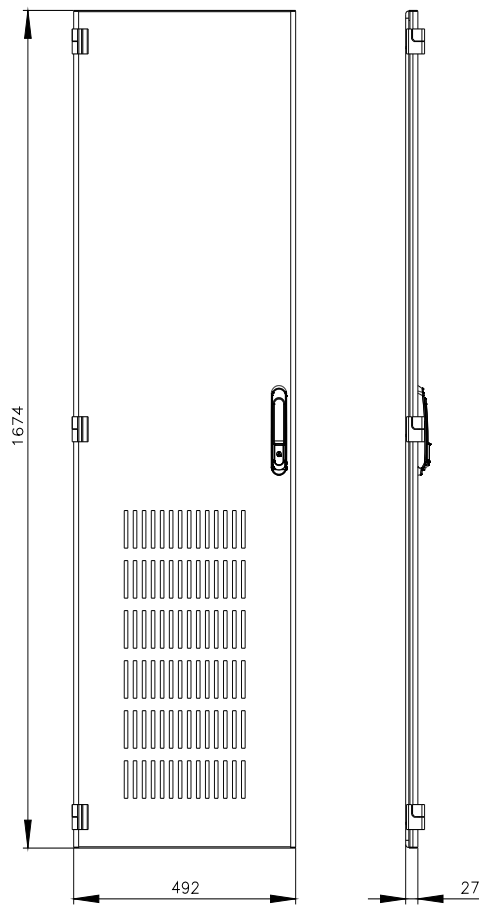

Image database (product images, 2D dimension drawings, 3D models, device circuit diagrams, ...)

https://www.automation.siemens.com/bilddb/cax_en.aspx?mlfb=8MF1850-2UT15-1BA2

CAX-Online-Generator

<https://www.siemens.com/cax>

Tender specifications

<https://www.siemens.com/specifications>

Curvas características

[https://curves.simaris.siemens.com/curves/<mmp_prod_noCOMP="HAUPT"></mmp_prod_no>](https://curves.simaris.siemens.com/curves/<mmp_prod_noCOMP=)