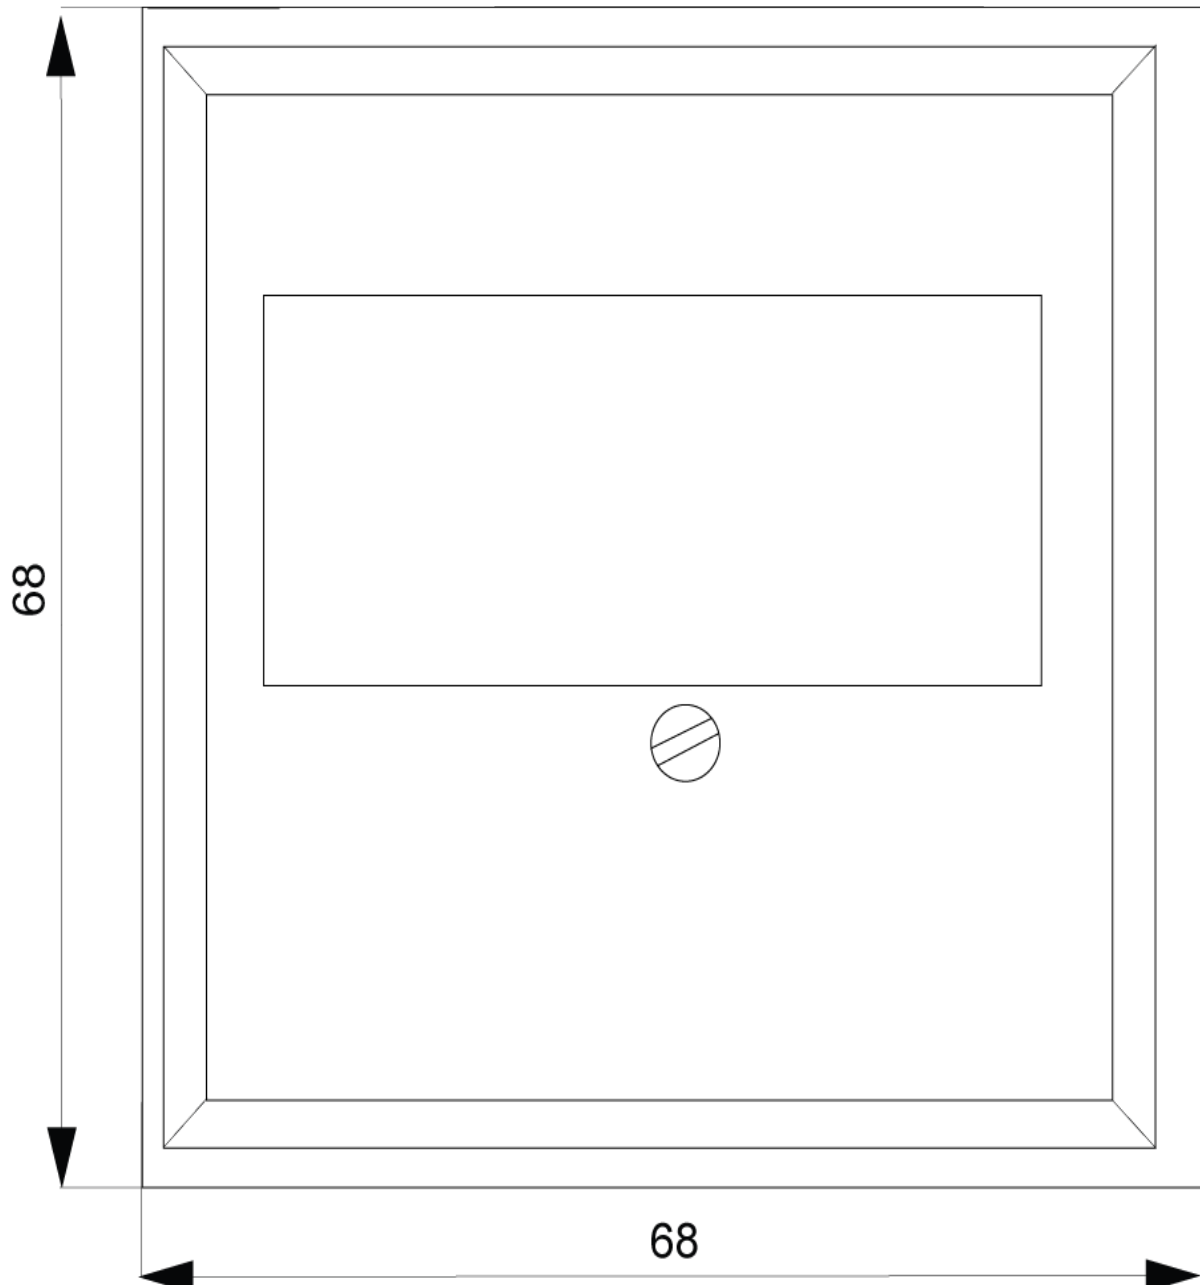

<https://support.industry.siemens.com/cs/ww/pt/ps/5TG1342-1>

Image database (product images, 2D dimension drawings, 3D models, device circuit diagrams, ...)

https://www.automation.siemens.com/bilddb/cax_en.aspx?mlfb=5TG1342-1

CAx-Online-Generator

<https://www.siemens.com/cax>

Tender specifications

<https://www.siemens.com/specifications>

Curvas características

[https://curves.simaris.siemens.com/curves/<mmp_prod_noCOMP="HAUPT"></mmp_prod_no>](https://curves.simaris.siemens.com/curves/<mmp_prod_noCOMP=)