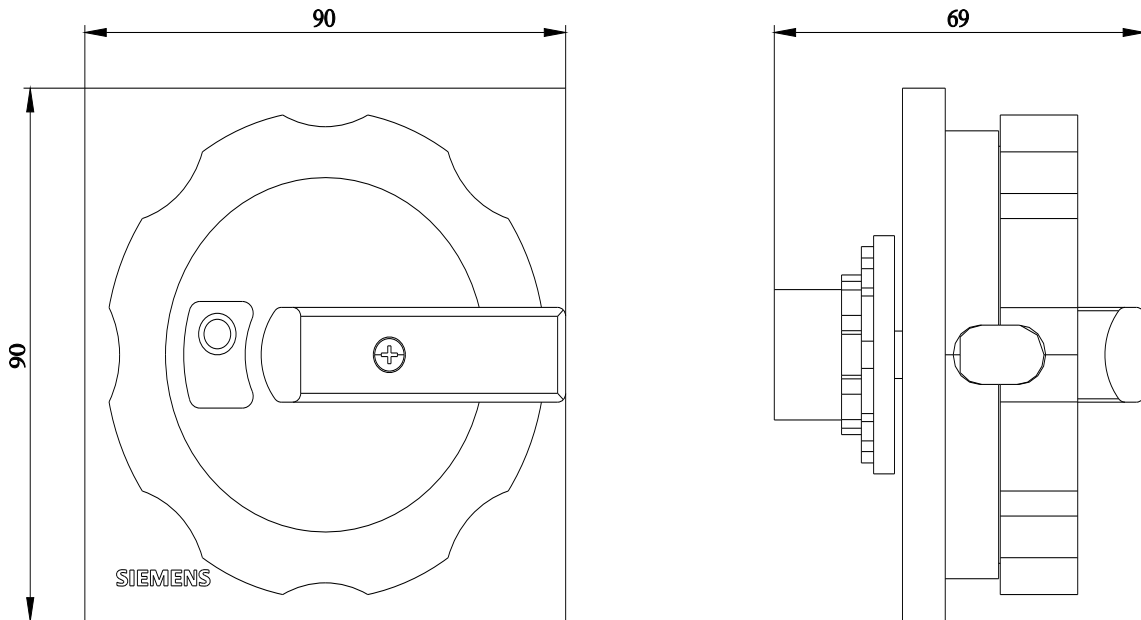

<https://support.industry.siemens.com/cs/ww/pt/ps/3LD9284-3D>

Image database (product images, 2D dimension drawings, 3D models, device circuit diagrams, ...)

[https://www.automation.siemens.com/bilddb/cax\\_en.aspx?mlfb=3LD9284-3D](https://www.automation.siemens.com/bilddb/cax_en.aspx?mlfb=3LD9284-3D)

CAx-Online-Generator

<https://www.siemens.com/cax>

Tender specifications

<https://www.siemens.com/specifications>

Curvas características

[https://curves.simaris.siemens.com/curves/<mmp\\_prod\\_noCOMP='HAUPT'></mmp\\_prod\\_no>](https://curves.simaris.siemens.com/curves/<mmp_prod_noCOMP='HAUPT'></mmp_prod_no>)