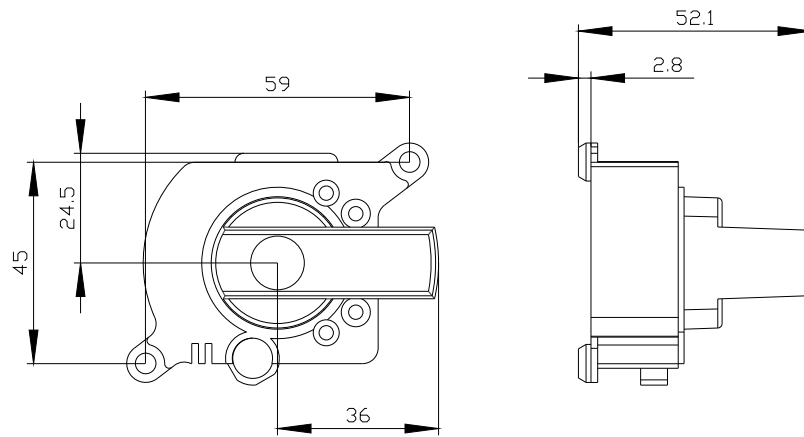

última alteração:

12/04/2025