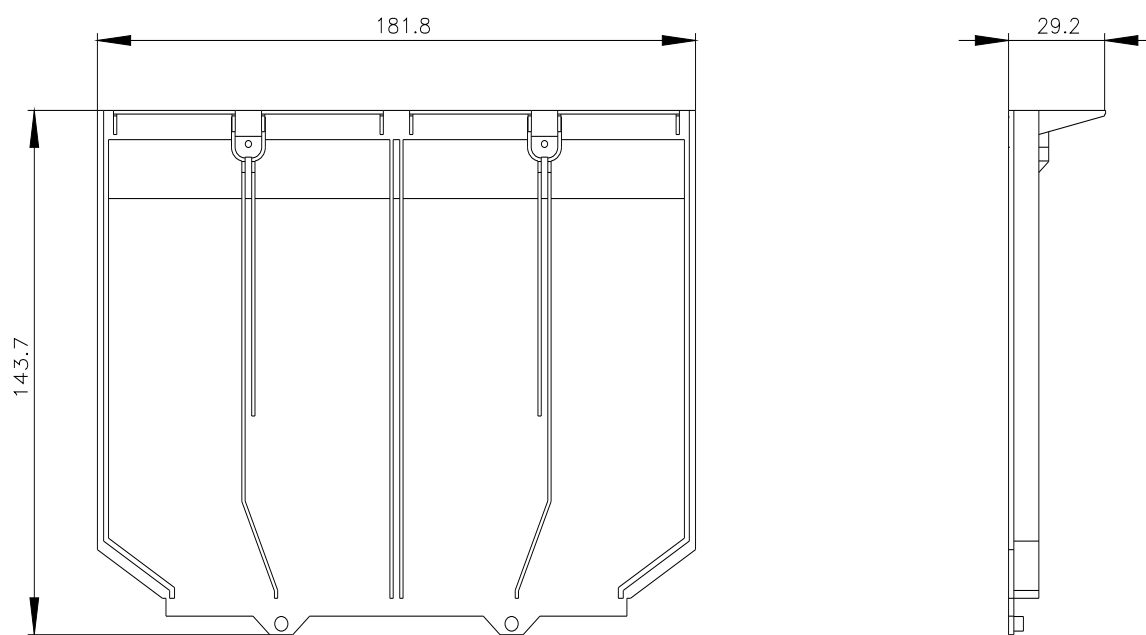

última alteração:

06/04/2026