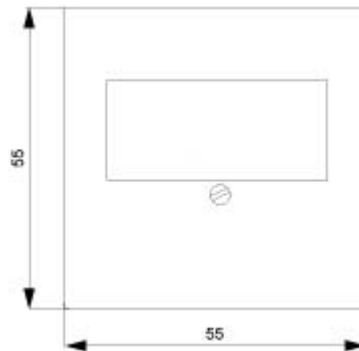

<https://support.industry.siemens.com/cs/ww/pt/ps/5TG2563-2>

Image database (product images, 2D dimension drawings, 3D models, device circuit diagrams, ...)

https://www.automation.siemens.com/bilddb/cax_en.aspx?mlfb=5TG2563-2

CAx-Online-Generator

<https://www.siemens.com/cax>

Tender specifications

<https://www.siemens.com/specifications>

Curvas características

[https://curves.simaris.siemens.com/curves/<mmp_prod_noCOMP="HAUPT"></mmp_prod_no>](https://curves.simaris.siemens.com/curves/<mmp_prod_noCOMP=)