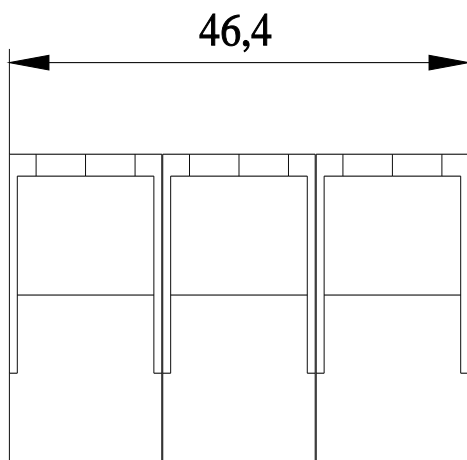

<https://support.industry.siemens.com/cs/ww/pt/ps/3LD9221-0A>

Image database (product images, 2D dimension drawings, 3D models, device circuit diagrams, ...)

[https://www.automation.siemens.com/bilddb/cax\\_en.aspx?mlfb=3LD9221-0A](https://www.automation.siemens.com/bilddb/cax_en.aspx?mlfb=3LD9221-0A)

CAX-Online-Generator

<https://www.siemens.com/cax>

Tender specifications

<https://www.siemens.com/specifications>

Curvas características

[https://curves.simaris.siemens.com/curves/<mmp\\_prod\\_noCOMP="HAUPT"></mmp\\_prod\\_no>](https://curves.simaris.siemens.com/curves/<mmp_prod_noCOMP=)