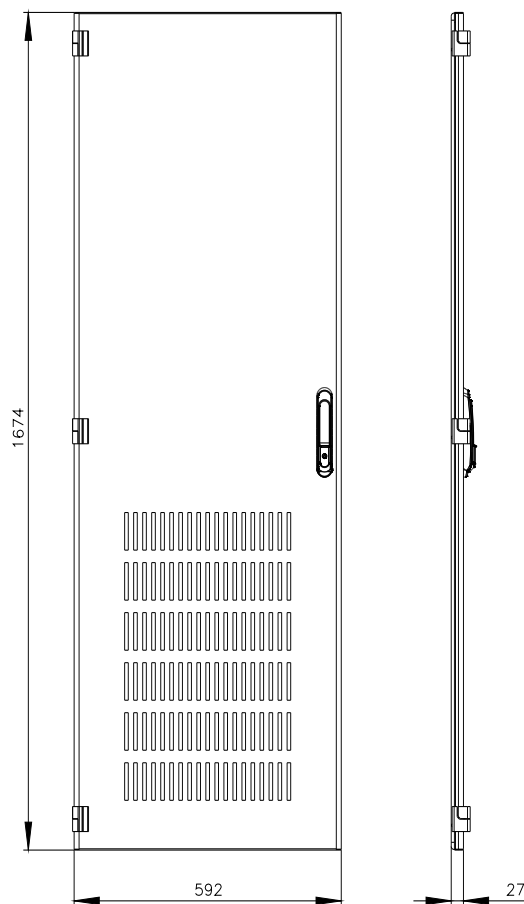

Image database (product images, 2D dimension drawings, 3D models, device circuit diagrams, ...)

https://www.automation.siemens.com/bilddb/cax_en.aspx?mlfb=8MF1860-2UT15-1BA2

CAx-Online-Generator

<https://www.siemens.com/cax>

Tender specifications

<https://www.siemens.com/specifications>

Curvas características

[https://curves.simaris.siemens.com/curves/<mmp_prod_noCOMP="HAUPT"></mmp_prod_no>](https://curves.simaris.siemens.com/curves/<mmp_prod_noCOMP=)