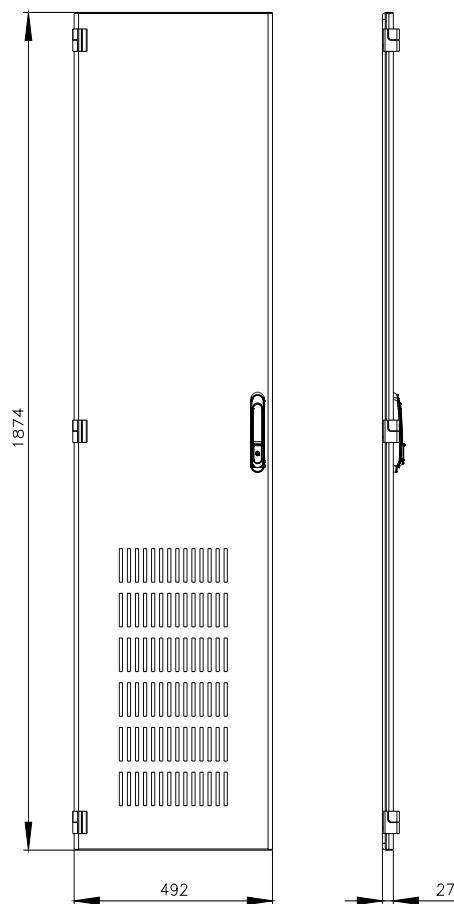

Image database (product images, 2D dimension drawings, 3D models, device circuit diagrams, ...)

https://www.automation.siemens.com/bilddb/cax_en.aspx?mlfb=8MF1050-2UT15-1BA2

CAx-Online-Generator

<https://www.siemens.com/cax>

Tender specifications

<https://www.siemens.com/specifications>

Curvas características

[https://curves.simaris.siemens.com/curves/<mmp_prod_noCOMP="HAUPT"></mmp_prod_no>](https://curves.simaris.siemens.com/curves/<mmp_prod_noCOMP=)